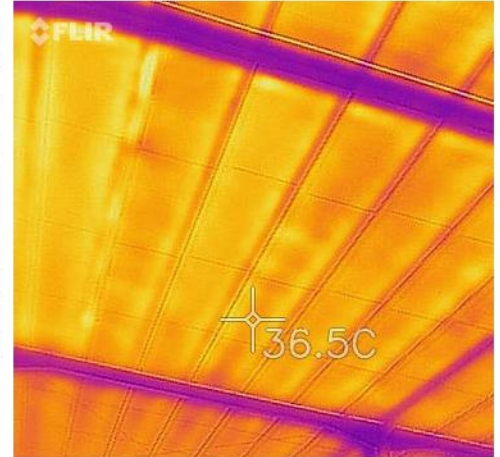

Lite-deck®

INSULATED CORRUGATED METAL ROOF DECK

- ✓ Rapid installation
- ✓ Prevent the sun's heat entering the room
- ✓ Reduce rain noise
- ✓ Using b-foam® EPS foam FR (fire-retardant) - doesn't spread the fire during a fire

Specification:

Corrugated Metal AZ 100 0.35mm + b-foam® FR15R Fire-Retardant EPS foam

www.b-panel.com/lite-deck

Lite-deck®

INSULATED CORRUGATED METAL ROOF DECK

Lolypop Convention Hall, Bandung

Employee Housing
Penajam Paser, Kalimantan Timur